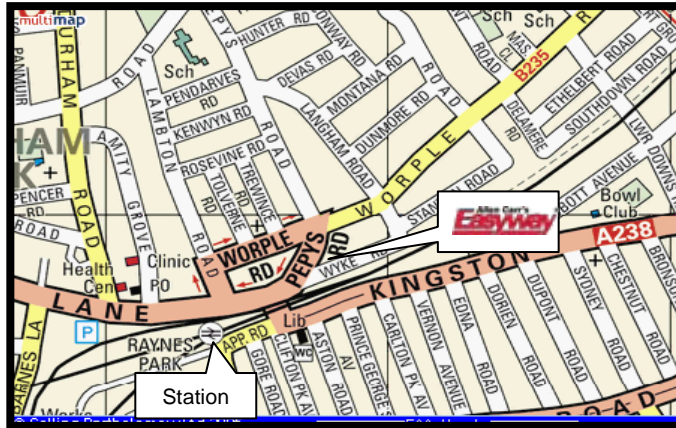

[Click here to link to Google Map](#)

Directions to the clinic

BY TUBE

You can travel to WIMBLEDON STATION by DISTRICT LINE underground, and then **EITHER:** change onto the adjoining overground train and travel one stop to RAYNES PARK STATION **OR** take an approx 10 minute taxi ride from the rank outside Wimbledon Station.

BY RAIL

Direct from WATERLOO to RAYNES PARK STATION

Directions to the clinic FROM RAYNES PARK TRAIN STATION (approx. 5 minutes walk) –

Exiting on the Main Ticket Office side of the station, cross over the main road at the traffic lights opposite Greggs The Bakers. Turn right and walk past The Railway Tavern Pub. Cross the road keeping Boots Chemist on your left, and keep walking as the road bears to the left into Pepys Road. Park House is on the right hand side of the road (for safety – please use the zebra crossing).

BY CAR -

Please note that parking in Raynes Park is VERY limited and so public transport is recommended.

A3 Northbound

Passing Shannon Corner, continue northbound but almost immediately you will need to branch left and then bear right onto the A298 (signposted WIMBLEDON).

Continue and then merge onto the A298

At traffic signals turn left onto the B279 (signposted RAYNES PARK)

Bear right passing Raynes Park train station, then at traffic lights turn left, passing under the railway bridge.

Immediately move into the right hand lane and at traffic lights turn right.

Follow the road round to the right into WORPLE ROAD. You will see a Shell garage on your left.

The clinic is diagonally opposite the Shell garage.

A3 Southbound

From the A3, take the A238 turn off to MERTON.

You will then be travelling along COOMBE LANE towards RAYNES PARK.

Continue further along COOMBE LANE, eventually passing the train station on your right and then bearing left and immediately right into WORPLE ROAD. You will see a Shell garage on your left. The clinic is diagonally opposite the Shell garage.

Parking

Street parking is sometimes available in nearby roads – Pepys, Langham, Arterbury, Dunmore, Montana or Devas Road(s)
Or within a 10-15 minute walk – Cambridge, Durham, Richmond, Camberley, Taunton and Somerset Road(s)