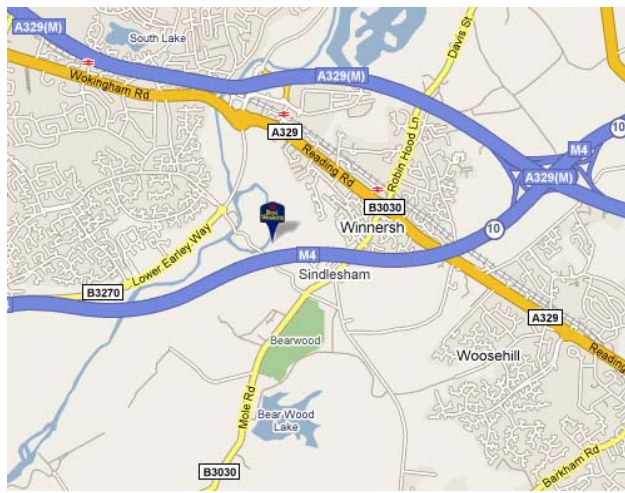

Allen Carr's Easyway Reading Clinic
The Reading Moat House Hotel
Mill Lane, Sindlesham,
Nr Wokingham
Berkshire RG41 5DG

Hotel Front Desk: 0118 949 9988
Allen Carr's Easyway Reception: 0800 028 7257
E: info@allencarr.com

[Click here to link to Google Map](#)

Directions to the clinic -

Leave the M4 at Junction 10. Proceed towards Reading on the A329(M)
Take the first exit off the A329(M) to Winnersh, Woodley and Earley.

At the next roundabout take the second exit. Bear left as the road forms 3 lanes, signposted to Lower Earley.

Proceed under the railway bridge and continue to the traffic lights, taking middle or right hand lane, carry straight on to the next set of traffic lights and proceed straight down Lower Earley Way North.
Carry on to next roundabout (Reading Moat House can be seen on your left hand side), and take the first exit. Take the first left into the main hotel entrance.

Free parking is available at the hotel.

Reading Station 6 miles / Winnersh Triangle Station 1 mile.