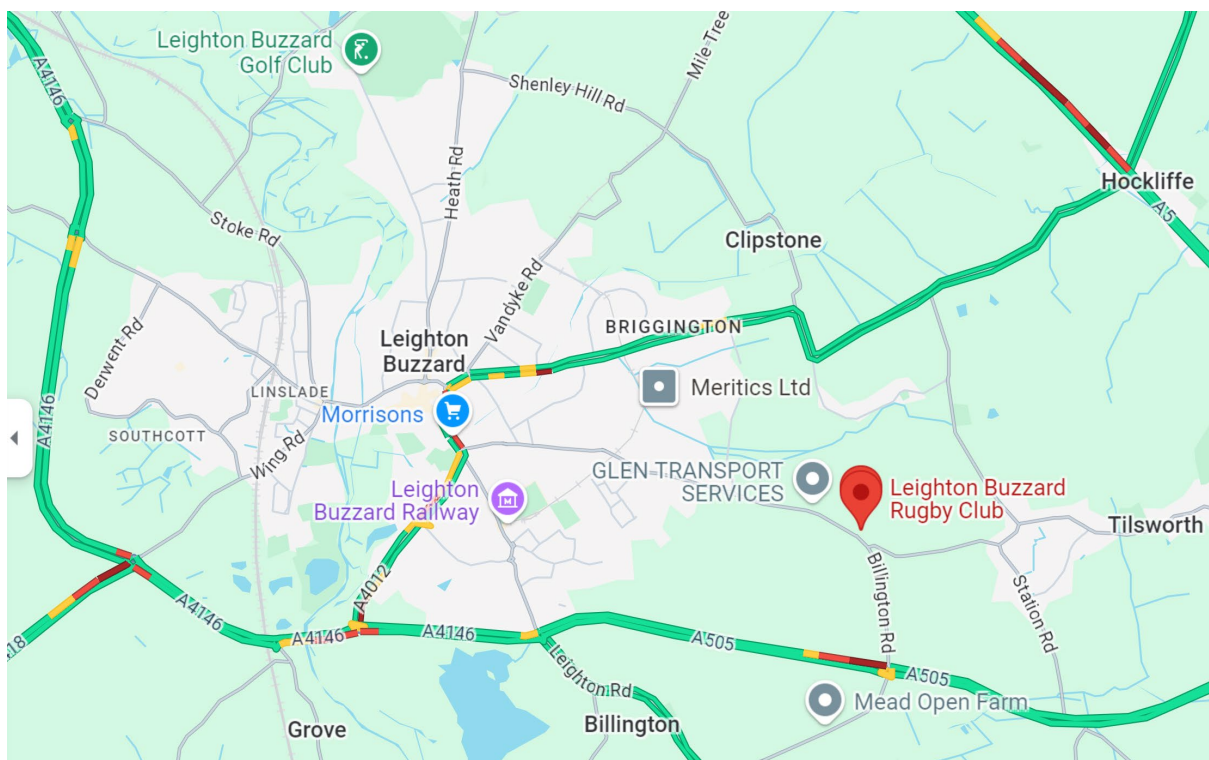

## Directions to your seminar at Allen Carr's Easyway

Leighton Buzzard Rugby Club  
Leighton Road, Stanbridge, Leighton Buzzard  
Bedfordshire, LU7 9HR

Telephone: 0208 944 7761 (bookings); 01525 371322 (venue direct)

### By Car

5-10 mins drive from town centre. Follow Stanbridge Road/Leighton Road towards Stanbridge. Rugby club is on the left. Free all day parking onsite.

### By Public Transport

L3, F70 & F77 Busway, 2 mins walk from Apex Park bus stop